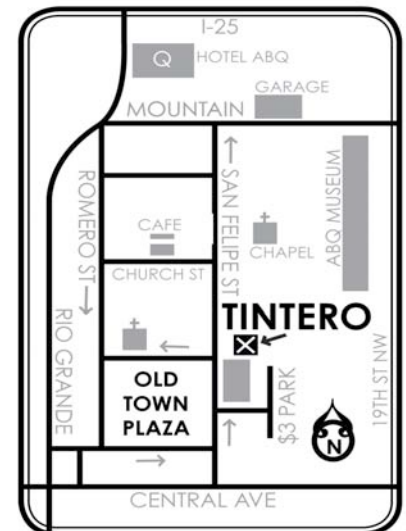

Deadline to Enter Artwork for fundraiser:

Donated artwork can be dropped at **TINtero** with submission form through May 28, 2012 (Memorial Day)

Exhibition of Art: May 30 - June 2 2012 **TINtero**

Auction: June 2, 2012 (6-8:30 PM) **TINtero** (live music, refreshments, etc.)